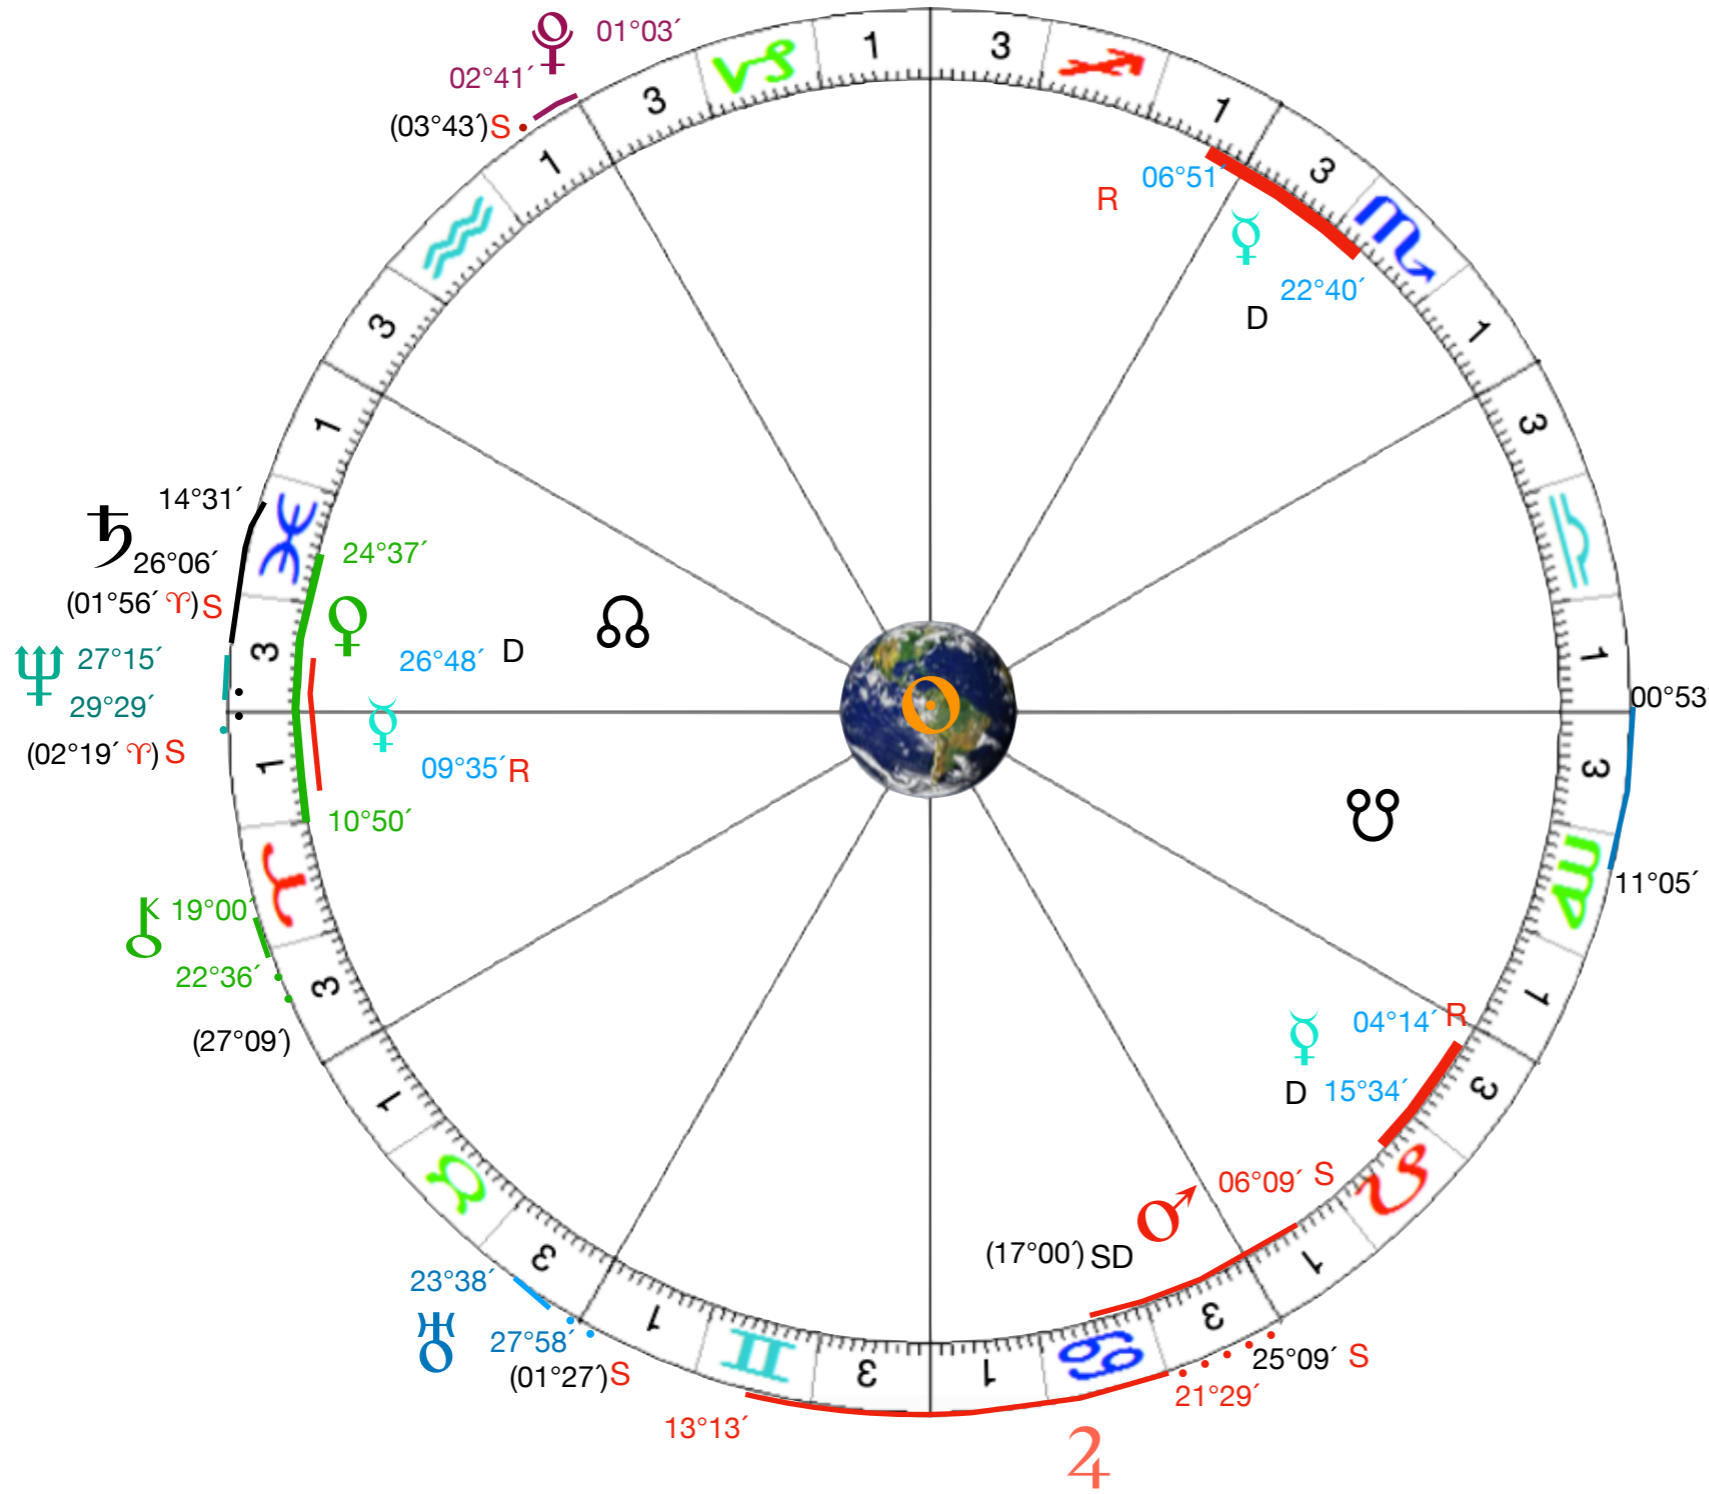

03/01/2025 03:24	♀ ♁	
06/01/2025 10:44	♂ ♁	
08/01/2025 10:30	♀ ♁	
19/01/2025 20:00	♁ ♁	
28/01/2025 02:53	♀ ♁	
30/01/2025 16:22	♁ direct	23°15'41" ♁
04/02/2025 07:57	♀ ♁	
04/02/2025 09:40	♁ direct	11°16'42" ♁
14/02/2025 12:06	♀ ♁	
18/02/2025 10:07	♁ ♁	
24/02/2025 01:59	♂ direct	17°00'54" ♁
02/03/2025 00:36	♀ retro	10°50'08" ♁
03/03/2025 09:04	♀ ♁	
15/03/2025 06:46	♀ retro	09°35'20" ♁
20/03/2025 09:02	♁ ♁	
27/03/2025 08:41	♀ ♁	
30/03/2025 03:18	♀ ♁	
30/03/2025 12:58	♁ ♁	
07/04/2025 12:08	♀ direct	26°49'34" ♁
13/04/2025 02:02	♀ direct	24°37'29" ♁
16/04/2025 07:25	♀ ♁	
18/04/2025 05:21	♂ ♁	
19/04/2025 20:56	♁ ♁	
30/04/2025 18:16	♀ ♁	
04/05/2025 16:27	♁ retro	03°49'07" ♁
10/05/2025 13:15	♀ ♁	
20/05/2025 19:55	♁ ♁	
25/05/2025 04:36	♁ ♁	
26/05/2025 01:59	♀ ♁	
06/06/2025 05:43	♀ ♁	
08/06/2025 23:58	♀ ♁	
09/06/2025 22:02	♁ ♁	
17/06/2025 09:36	♂ ♁	
21/06/2025 03:42	♁ ♁	
26/06/2025 20:09	♀ ♁	
04/07/2025 16:31	♀ ♁	
04/07/2025 22:33	♁ retro	02°10'31" ♁
07/07/2025 08:47	♁ ♁	
13/07/2025 05:07	♁ retro	01°56'03" ♁
18/07/2025 05:45	♀ retro	15°34'30" ♁
22/07/2025 14:29	♁ ♁	
31/07/2025 04:57	♀ ♁	
07/08/2025 00:23	♂ ♁	
11/08/2025 08:30	♀ direct	04°14'58" ♁
22/08/2025 21:34	♁ ♁	
25/08/2025 17:27	♀ ♁	
01/09/2025 09:06	♁ ♁	
02/09/2025 14:23	♀ ♁	
06/09/2025 05:51	♁ retro	01°27'49" ♁
18/09/2025 11:06	♀ ♁	
19/09/2025 13:39	♀ ♁	
22/09/2025 08:55	♂ ♁	
22/09/2025 19:19	♁ ♁	
06/10/2025 17:41	♀ ♁	
13/10/2025 22:19	♀ ♁	
14/10/2025 03:52	♁ direct	01°22'01" ♁
22/10/2025 10:51	♁ ♁	
23/10/2025 04:51	♁ ♁	
29/10/2025 11:02	♀ ♁	
04/11/2025 13:01	♂ ♁	
06/11/2025 22:40	♀ ♁	
08/11/2025 02:20	♁ ♁	
09/11/2025 19:02	♀ retro	06°51'42" ♁
11/11/2025 16:41	♁ retro	25°09'09" ♁
19/11/2025 03:20	♀ ♁	
22/11/2025 01:36	♁ ♁	
28/11/2025 03:52	♁ direct	25°09'27" ♁
29/11/2025 17:38	♀ direct	20°42'24" ♁
30/11/2025 20:14	♀ ♁	
10/12/2025 12:23	♁ direct	29°22'21" ♁
11/12/2025 22:40	♀ ♁	
15/12/2025 07:34	♂ ♁	
21/12/2025 15:03	♁ ♁	
24/12/2025 16:26	♀ ♁